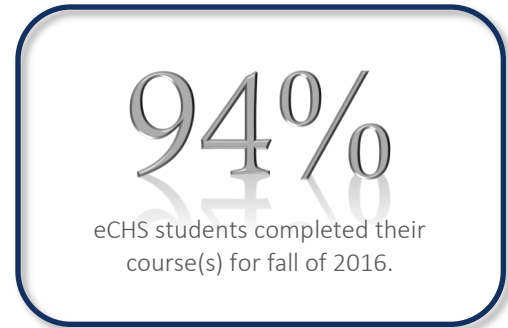

Success Rate

Completion Rate

Grade Distribution

eCHS Courses & Enrollment

Course Title	Total Students
Anthropology	8
College Algebra	9
College Writing I	15
Fundamental Concepts of Chemistry	2
General Psychology	30
Human A & P I	10
Human A & P I Lab	9
Interpersonal Communications	19
Introduction to Computer Technology	2
Introduction to Public Speaking	23
Medical Terminology	16
Payroll	3
Social Problems	20
West Civil 1400-1600	24
Total Students	189