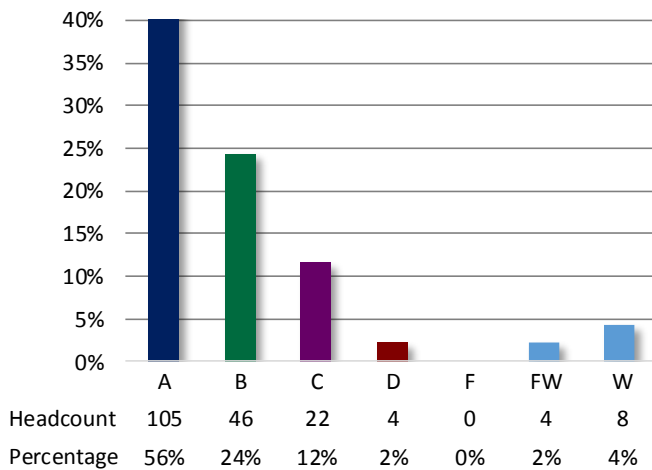

Success Rate

Completion Rate

Grade Distribution

eCHS Courses & Enrollment

Course Title	Total Students
Anthropology	8
College Algebra	9
College Writing I	15
Fundamental Concepts of Chemistry	2
General Psychology	30
Human A & P I	10
Human A & P I Lab	9
Interpersonal Communications	19
Introduction to Computer Technology	2
Introduction to Public Speaking	23
Medical Terminology	16
Payroll	3
Social Problems	20
West Civil 1400-1600	24
Total Students	189